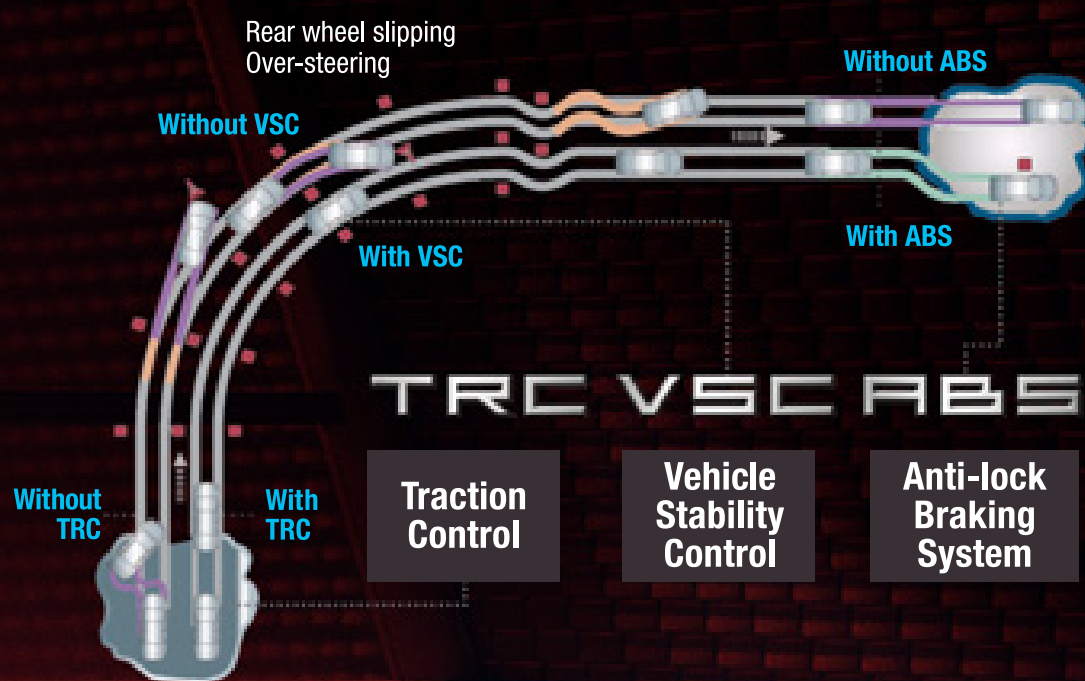

Blind Spot Monitor (BSM)

Front & Rear Digital Video Recorder (DVR)

3D Panoramic View Monitor (PVM)

7 SRS Airbags

Hill-start Assist Control (HAC)

Vehicle Stability Control (VSC) with Traction Control (TRC)

CONNECTIVI-T Technology at your command