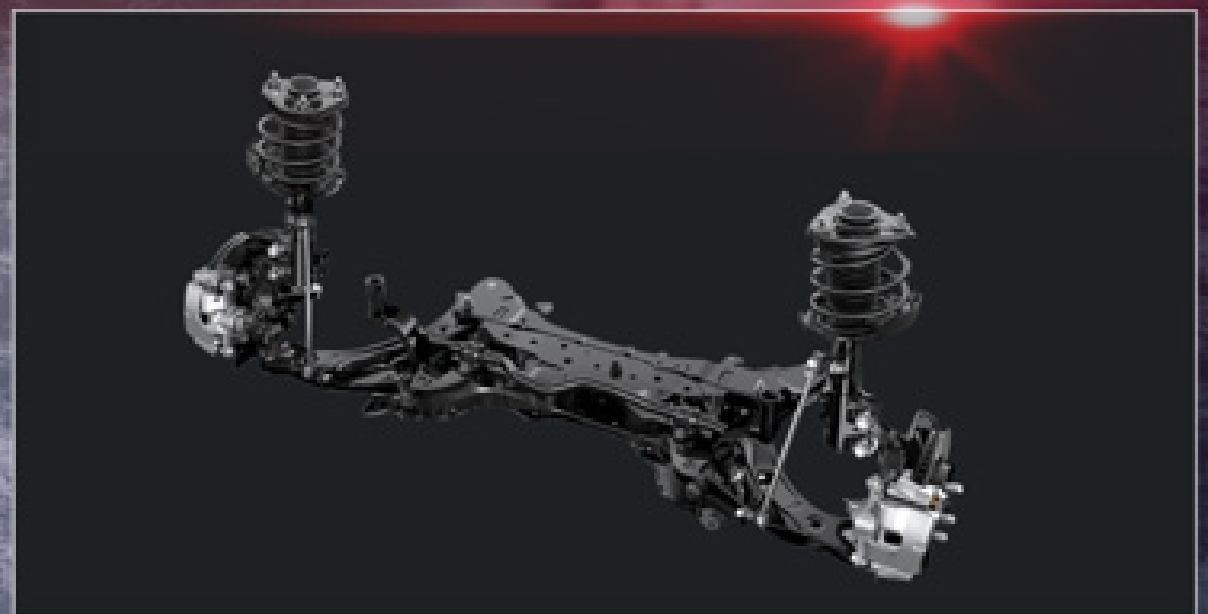

03

PERFORMANCE

Embrace a high-performing sensation of precise handling and reduced body roll, creating a streamlined drive that truly sets the Corolla GR Sport apart from the rest.

TNGA Platform

Reinforced vehicular body designed to optimise visibility, stability and agility.

Double Wishbone Rear Suspension

Enhanced linear steering response during a mid-to-high speed cornering, giving you superior ride comfort.

Drive Mode (ECO & SPORT Mode) with Paddle Shifters

Choose between maximising fuel efficiency and more responsive handling with two selectable modes.