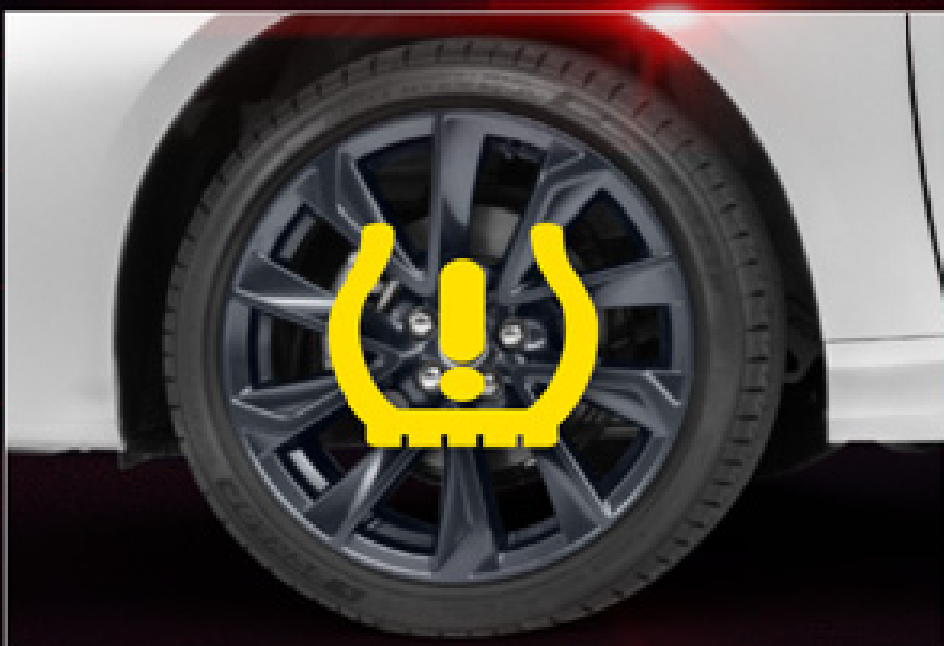

Tyre Pressure Warning System

Notifies you when tyre pressure is below an acceptable level, helping you maintain optimum fuel efficiency at all times.