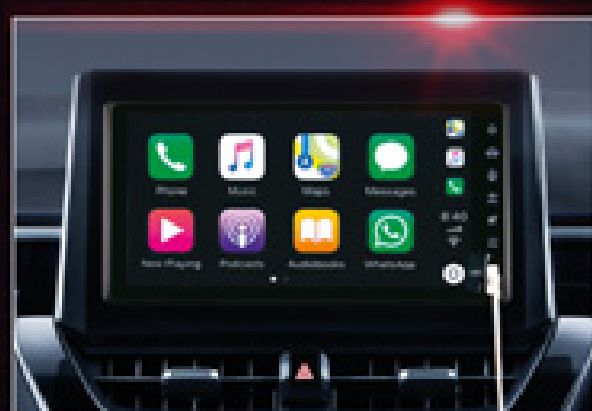

9" Display Audio with AACP-ready Connectivity